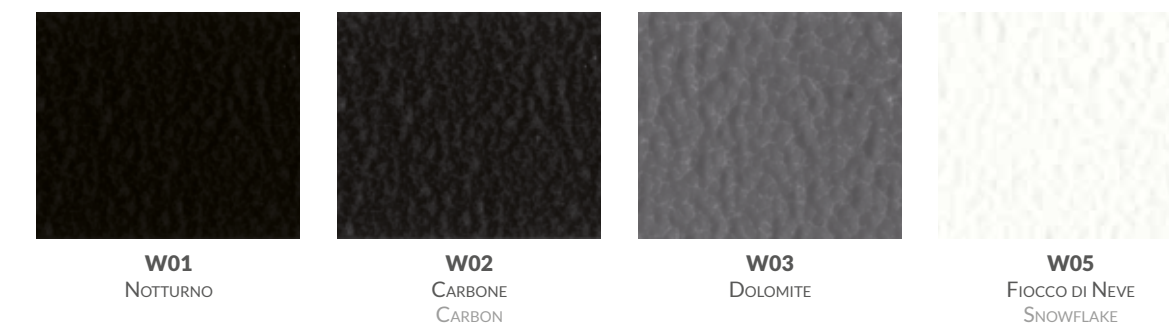

STANDARD

LUCIDI GLOSSY

OPACHI MATT

WAVY

MELANGE

SPECIAL FINISHING