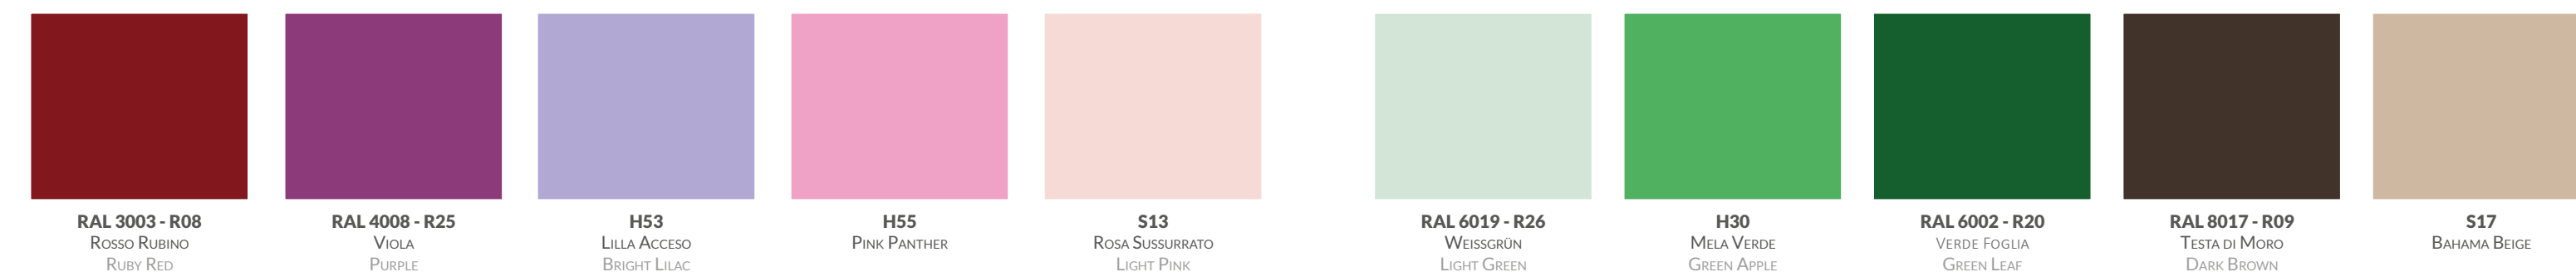

06-2018 6301381400003

CORDIVARI DESIGN

Colour System 3.0

CORDIVARI
DESIGN

Colour System 3.0

STANDARD

LUCIDI GLOSSY

OPACHI MATT