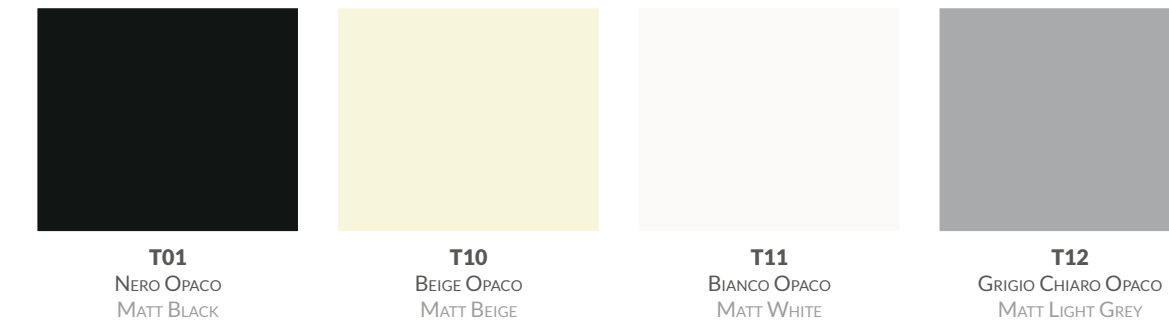

06-2018 6301381400003

CORDIVARI DESIGN

Colour System 3.0

CORDIVARI
DESIGN

Colour System 3.0

STANDARD

LUCIDI GLOSSY

OPACHI MATT