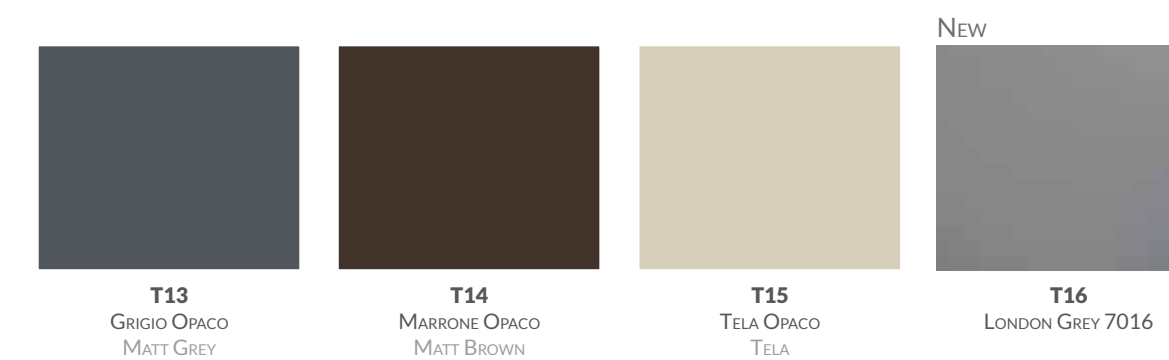

06-2018 6301381400003

CORDIVARI DESIGN

Colour System 3.0

CORDIVARI
DESIGN

Colour System 3.0

STANDARD

LUCIDI GLOSSY

OPACHI MATT