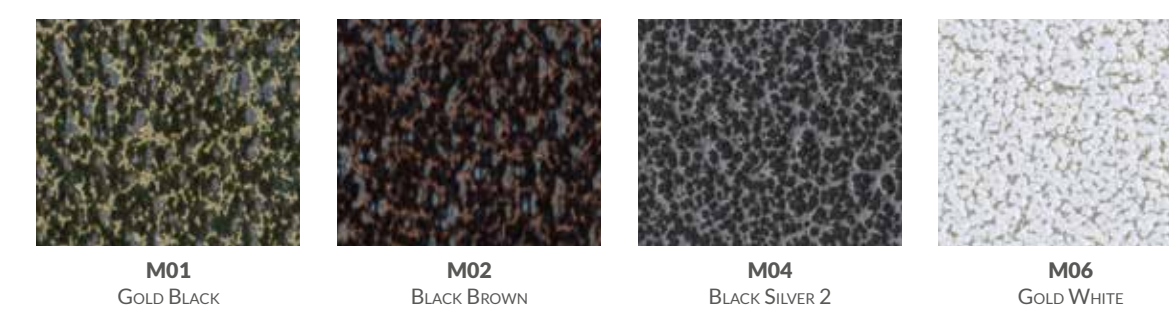

STANDARD

LUCIDI GLOSSY

OPACHI MATT

WAVY

MELANGE

SPECIAL FINISHING