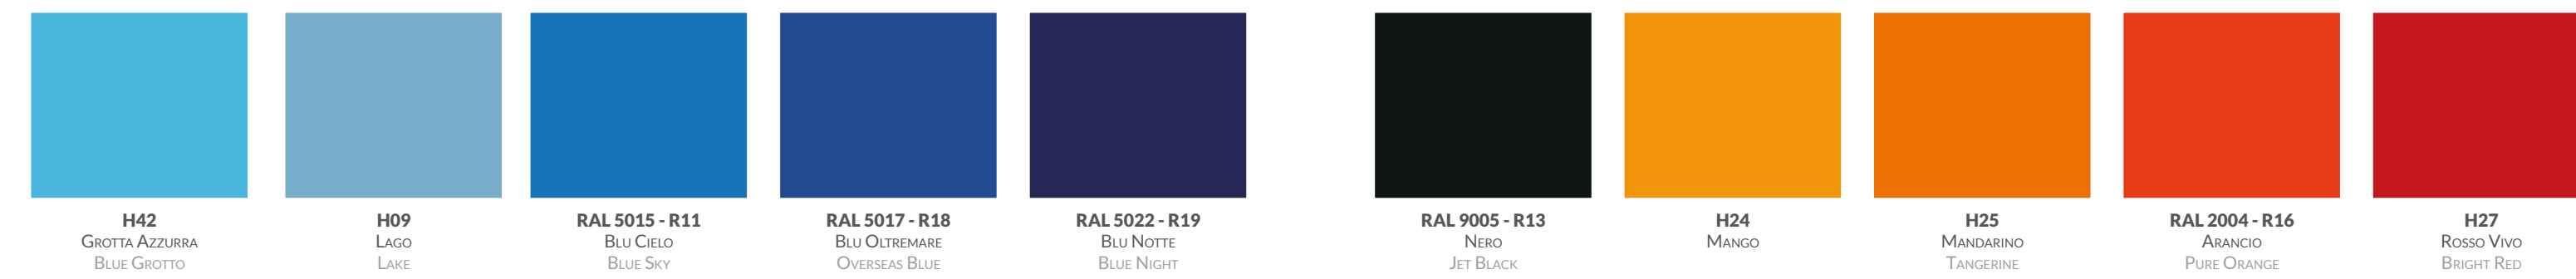

06-2018 6301381400003

CORDIVARI DESIGN

Colour System 3.0

CORDIVARI
DESIGN

Colour System 3.0

STANDARD

LUCIDI GLOSSY

OPACHI MATT