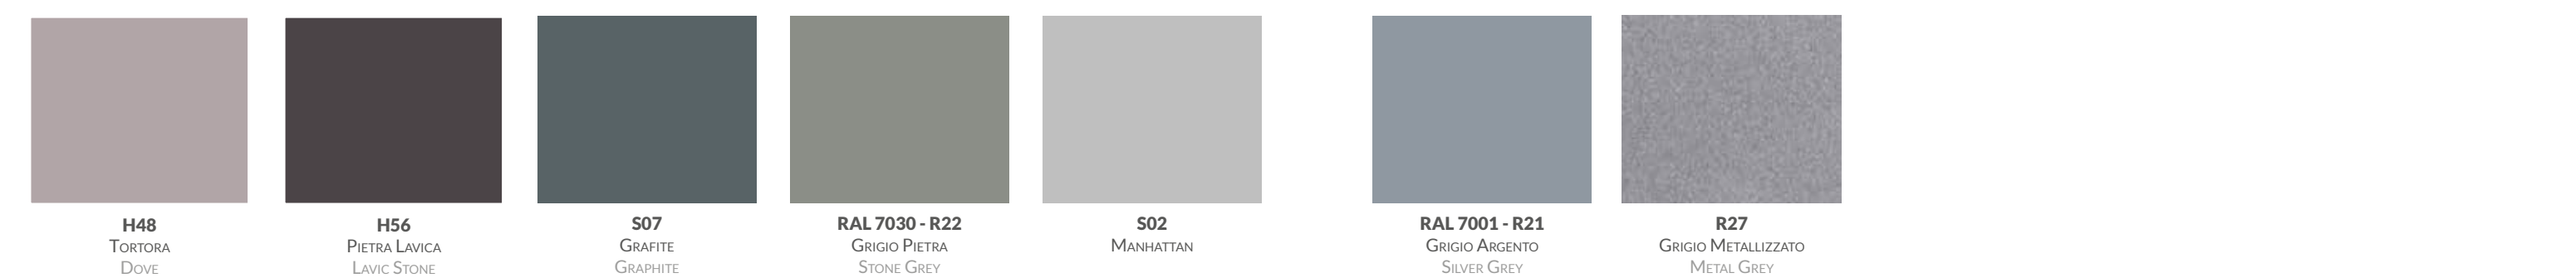

06-2018 6301381400003

CORDIVARI DESIGN

Colour System 3.0

CORDIVARI
DESIGN

Colour System 3.0

STANDARD

LUCIDI GLOSSY

OPACHI MATT